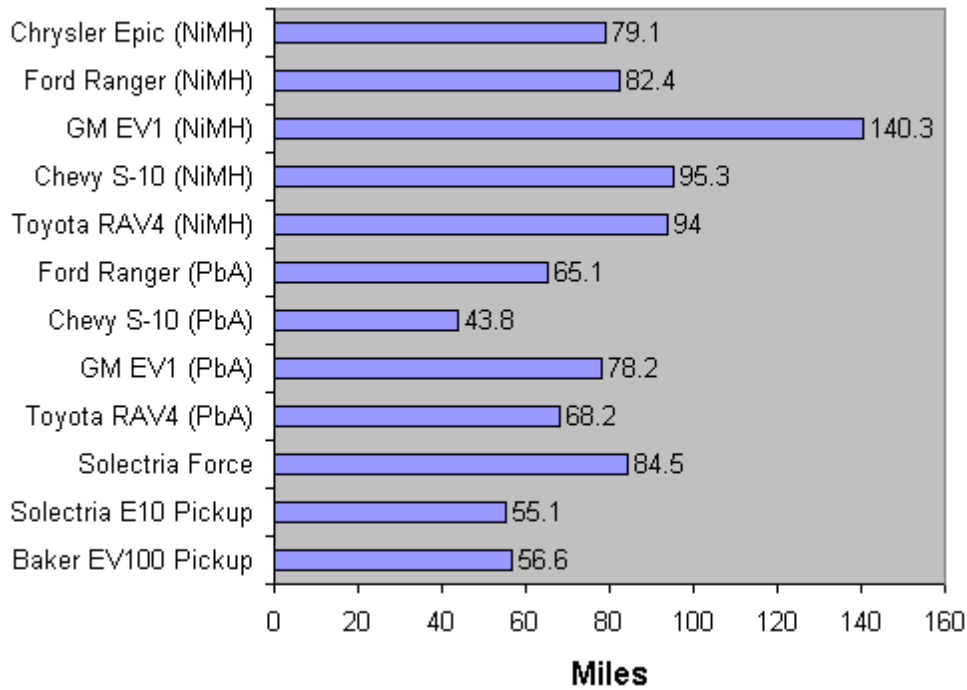

Drive Cycle Range