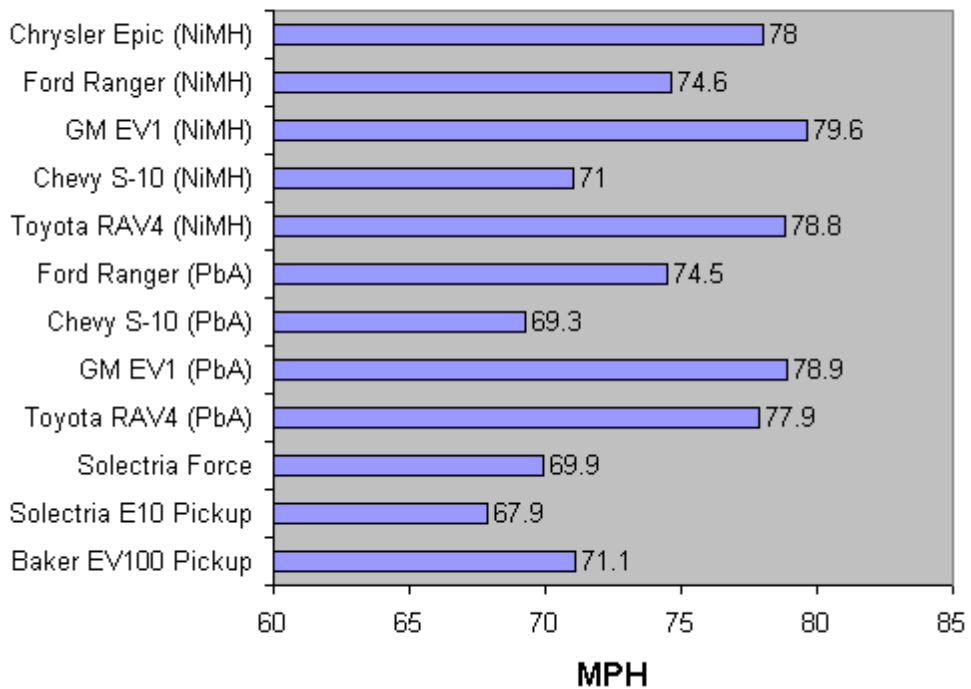

Maximum Speed at 50% State of Charge