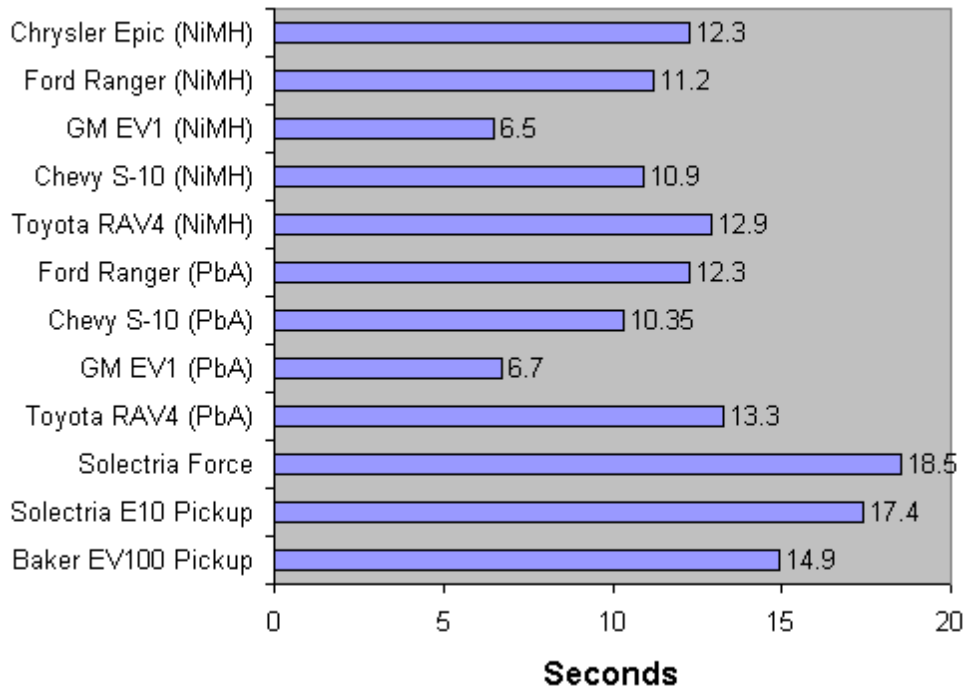

Vehicle Acceleration 0-50 mph @ 50 State of Charge