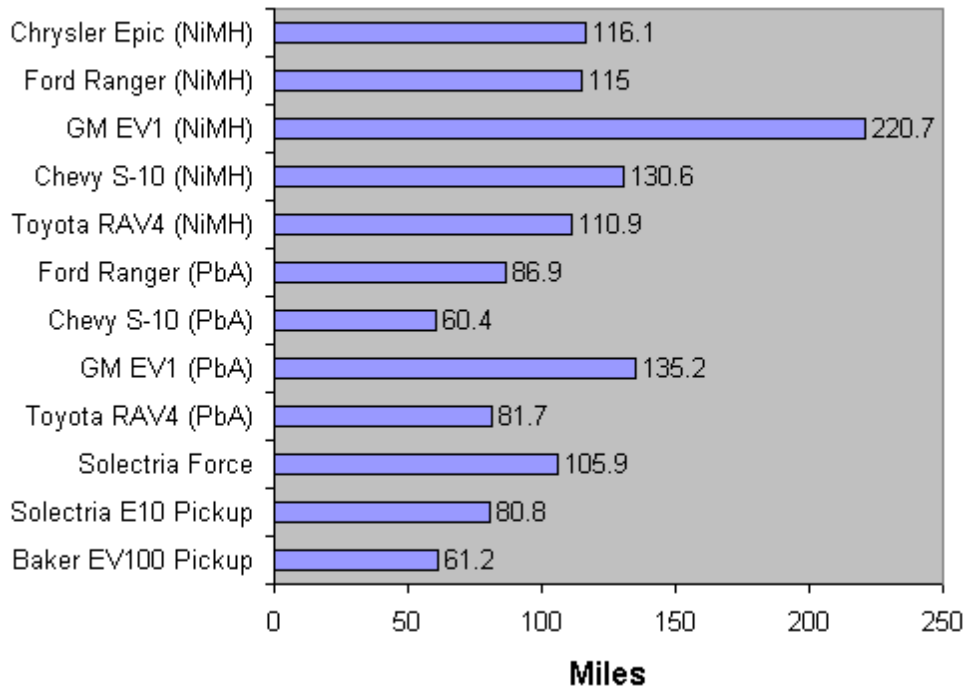

### Constant Speed Range @ 45 mph

### Constant Speed Range @ 60 mph