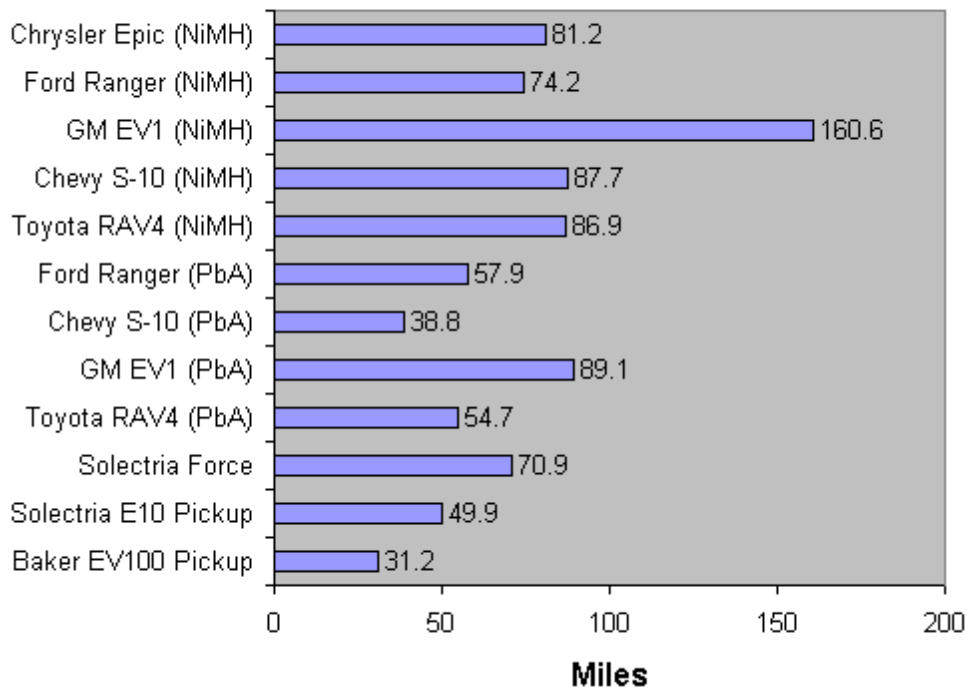

### Constant Speed Range @ 45 mph

### Constant Speed Range @ 60 mph