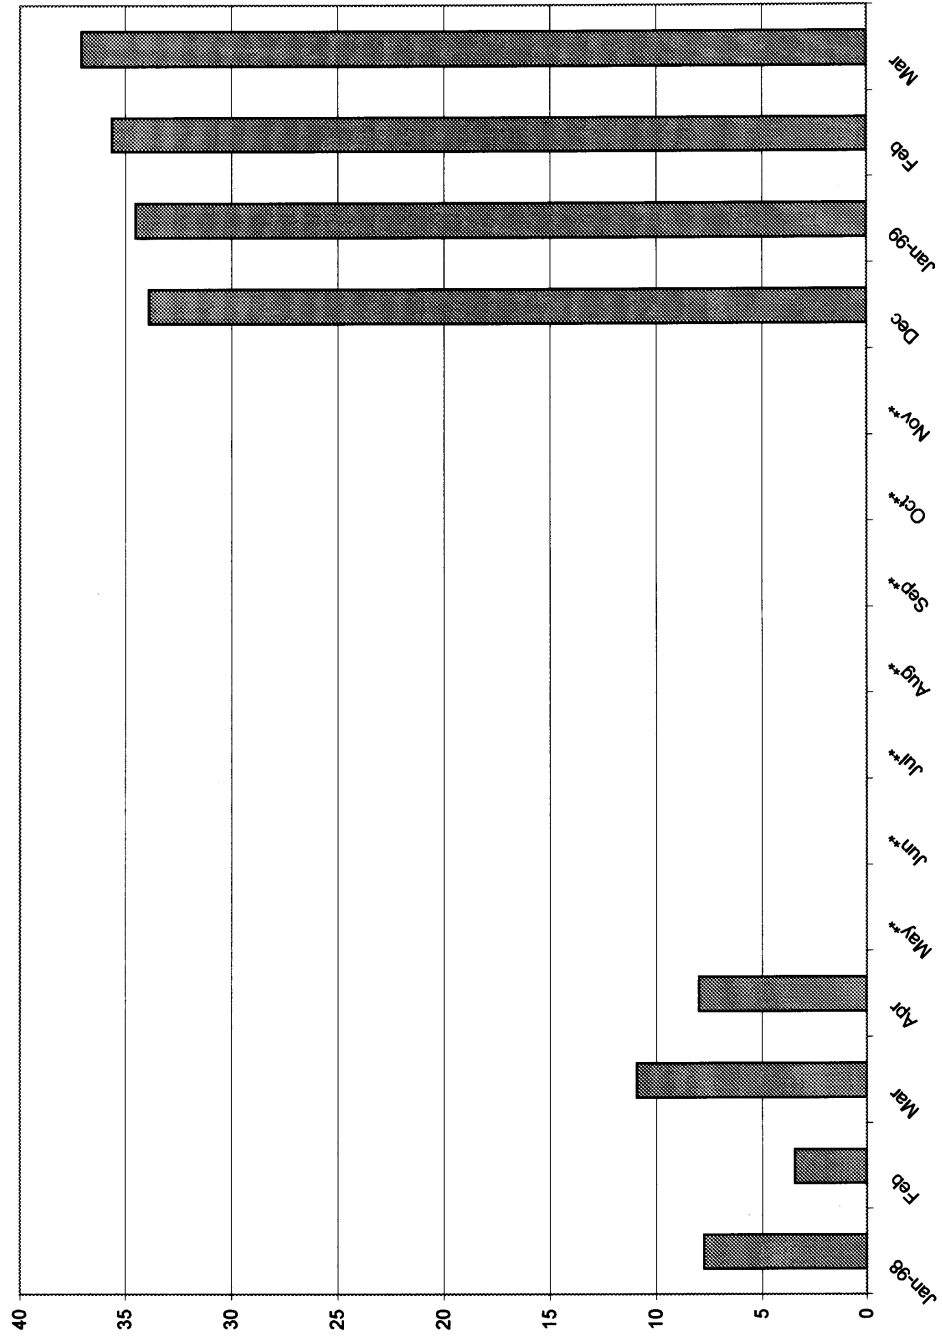

Vehicle # 36011 - Chevrolet S10 - Monthly Average Miles per Charge