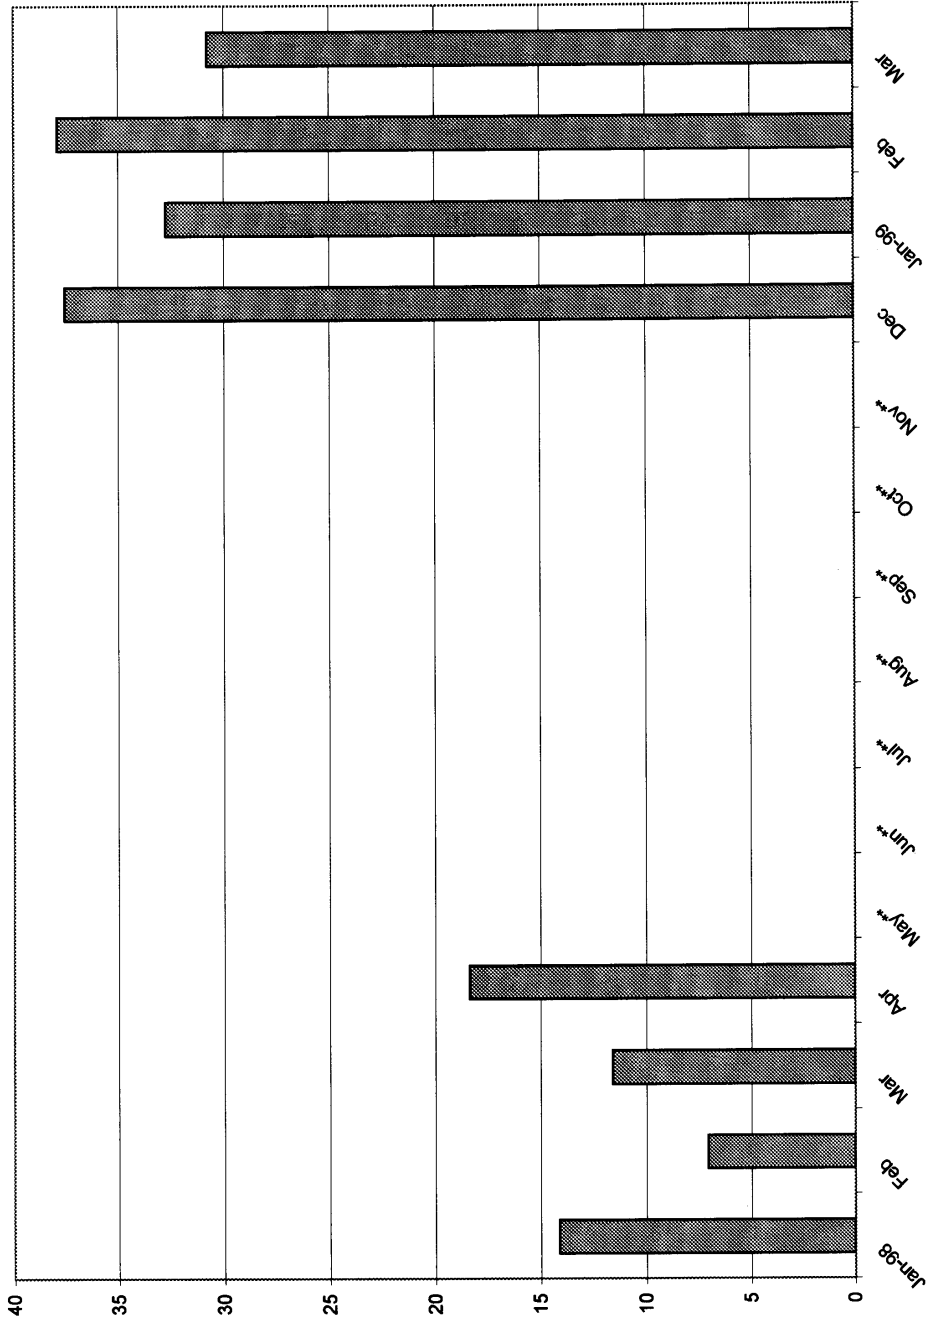

Vehicle # 36009 - Chevrolet S10 - Monthly Average Miles per Charge