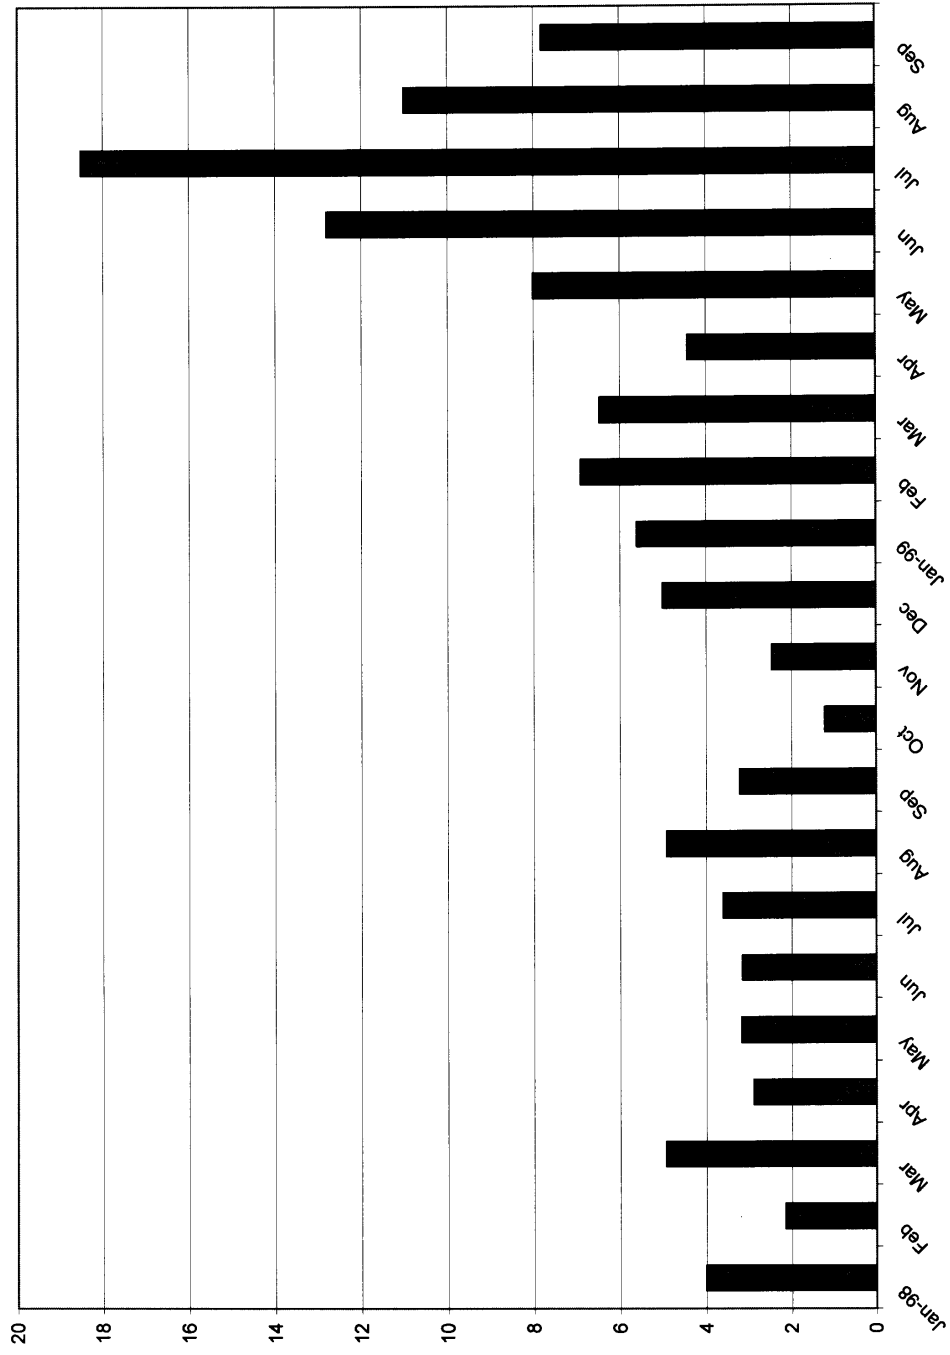

Vehicle #36010 -Chevrolet S10 - Monthly Average Energy (kWh) per Charge