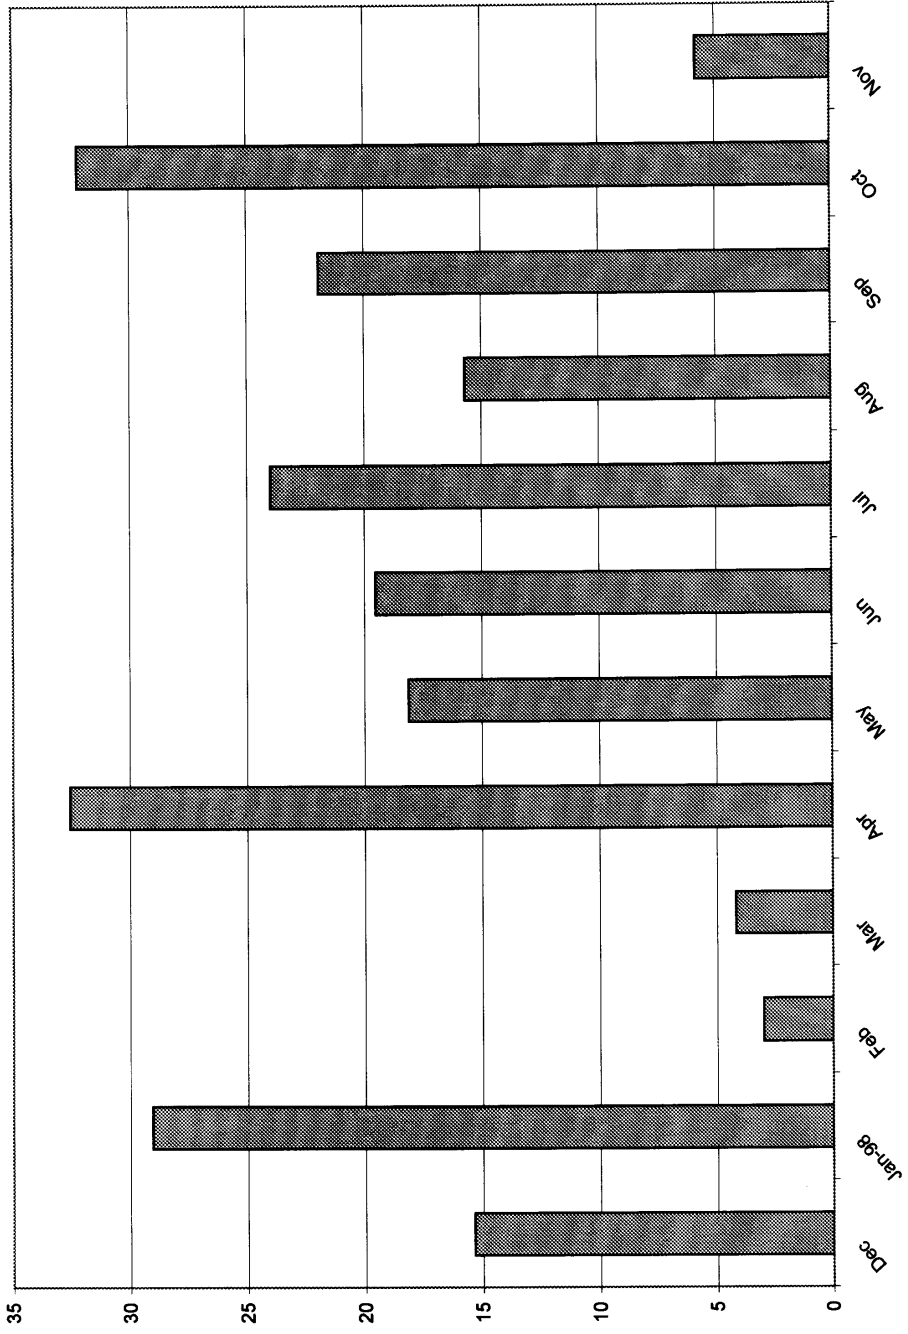

Vehicle # 8181 - Chevrolet S10 - Monthly Average Miles per Charge