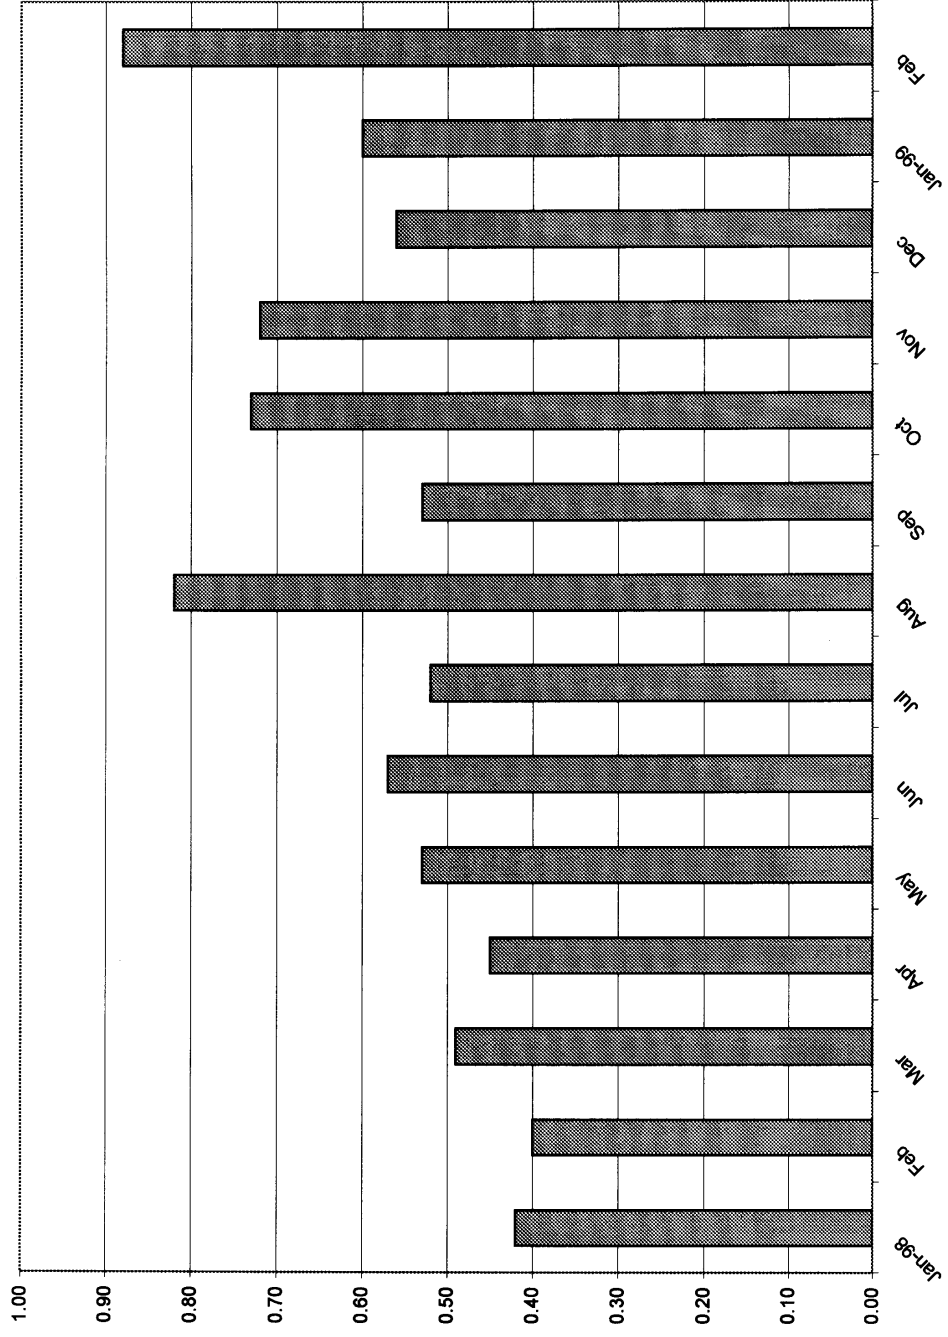

Vehicle # 8181 - Chevrolet S10 - Monthly Average Miles per Charge

Vehicle # 8181 - Chevrolet S10 - Monthly Average Energy (kWh) per Mile

Vehicle #8182 -Chevrolet S10 - Miles per Month

Vehicle #8182 -Chevrolet S10 - Monthly Average Energy (Kwh) per Charge

Vehicle # 8182 - Chevrolet S10 - Monthly Average Miles per Charge

Vehicle # 8182 - Chevrolet S10 - Monthly Average Energy (kWh) per Mile

Vehicle #36009 -Chevrolet S10 - Monthly Average Energy (kWh) per Charge