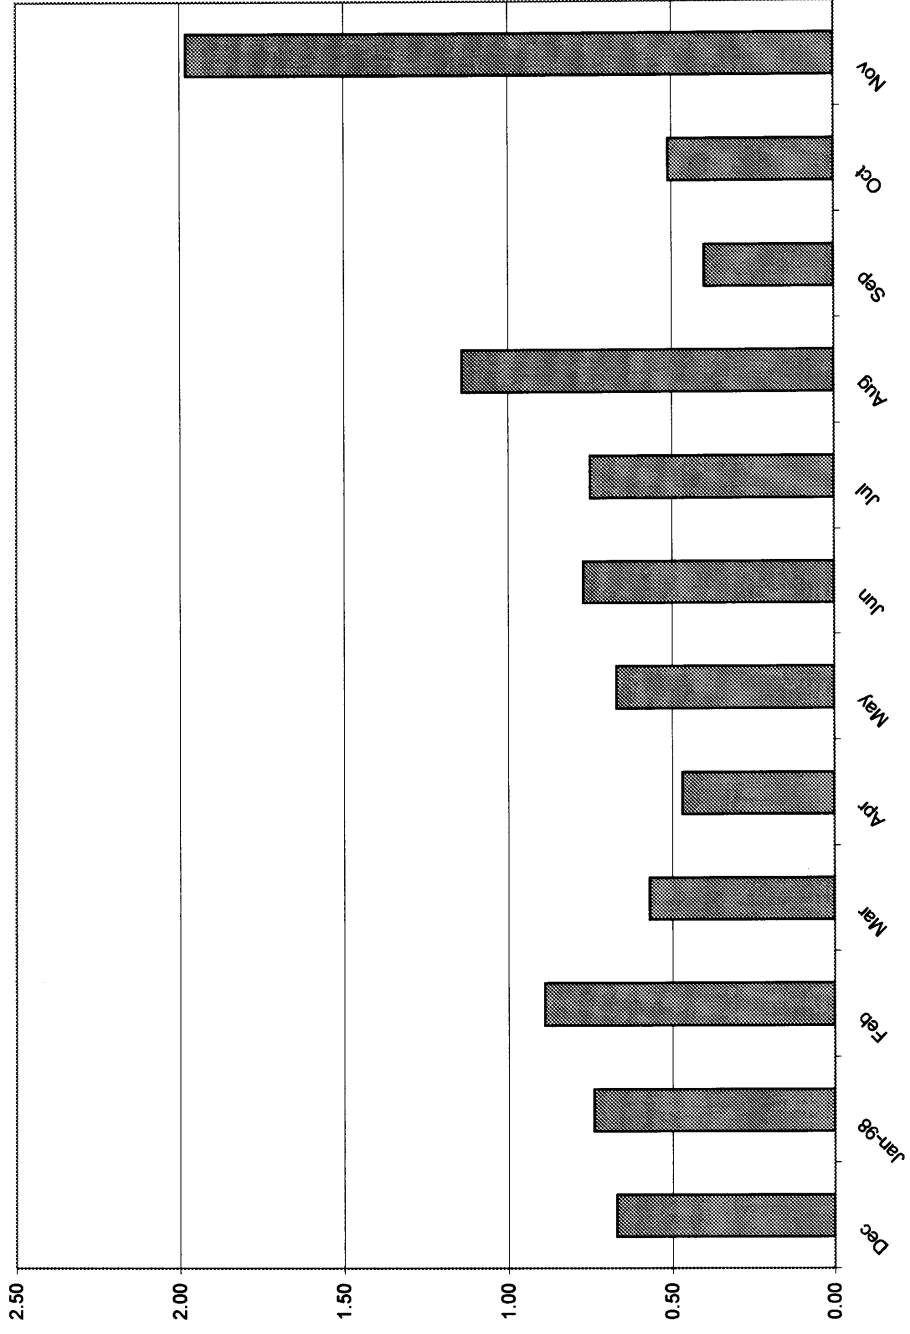

Vehicle # 8181 - Chevrolet S10 - Monthly Average Energy (kWh) per Mile