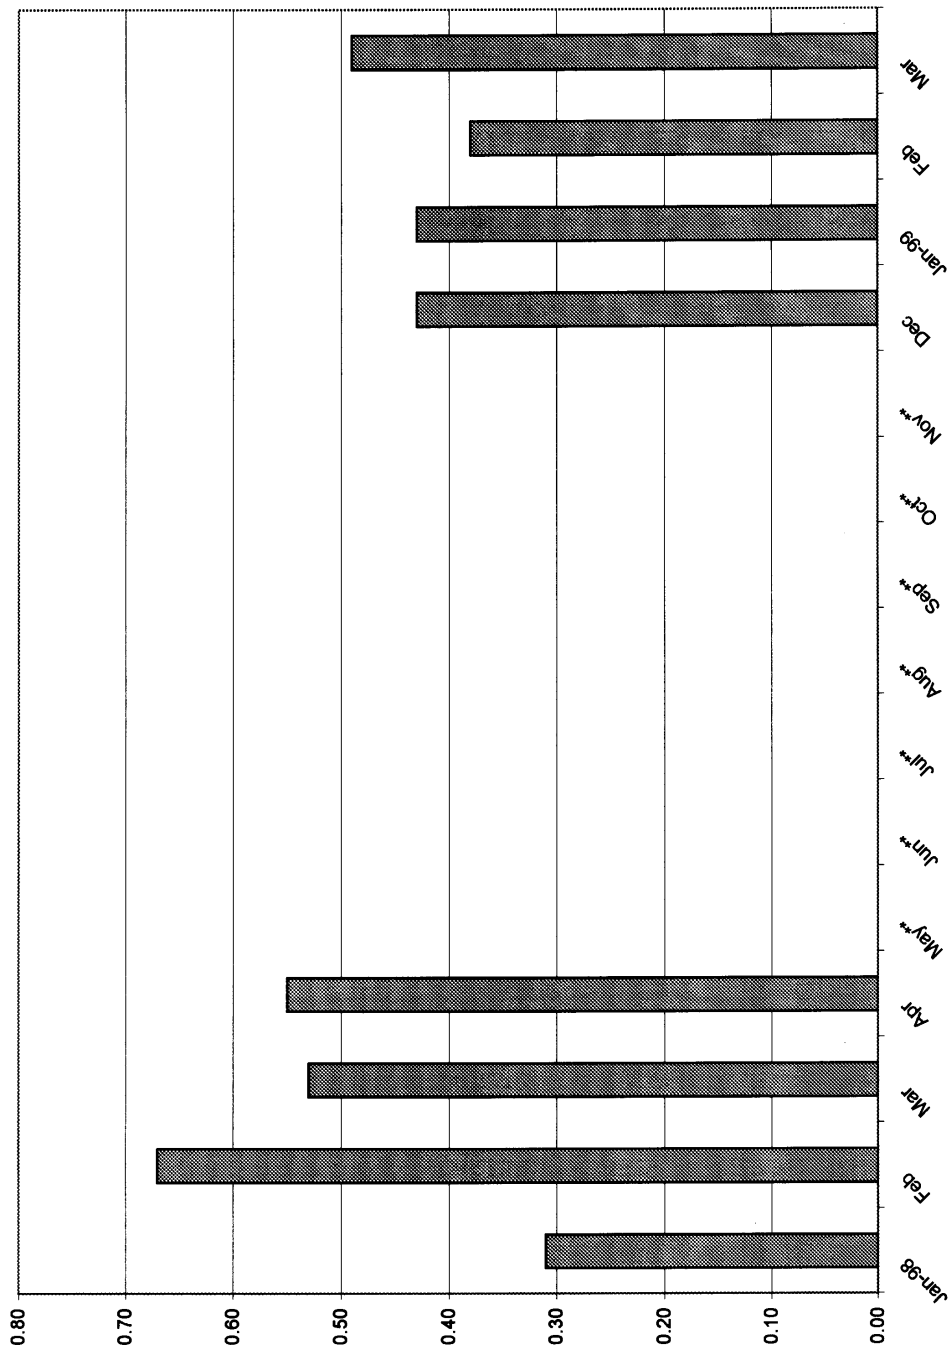

Vehicle # 36009 - Chevrolet S10 - Monthly Average Energy (kWh) per Mile