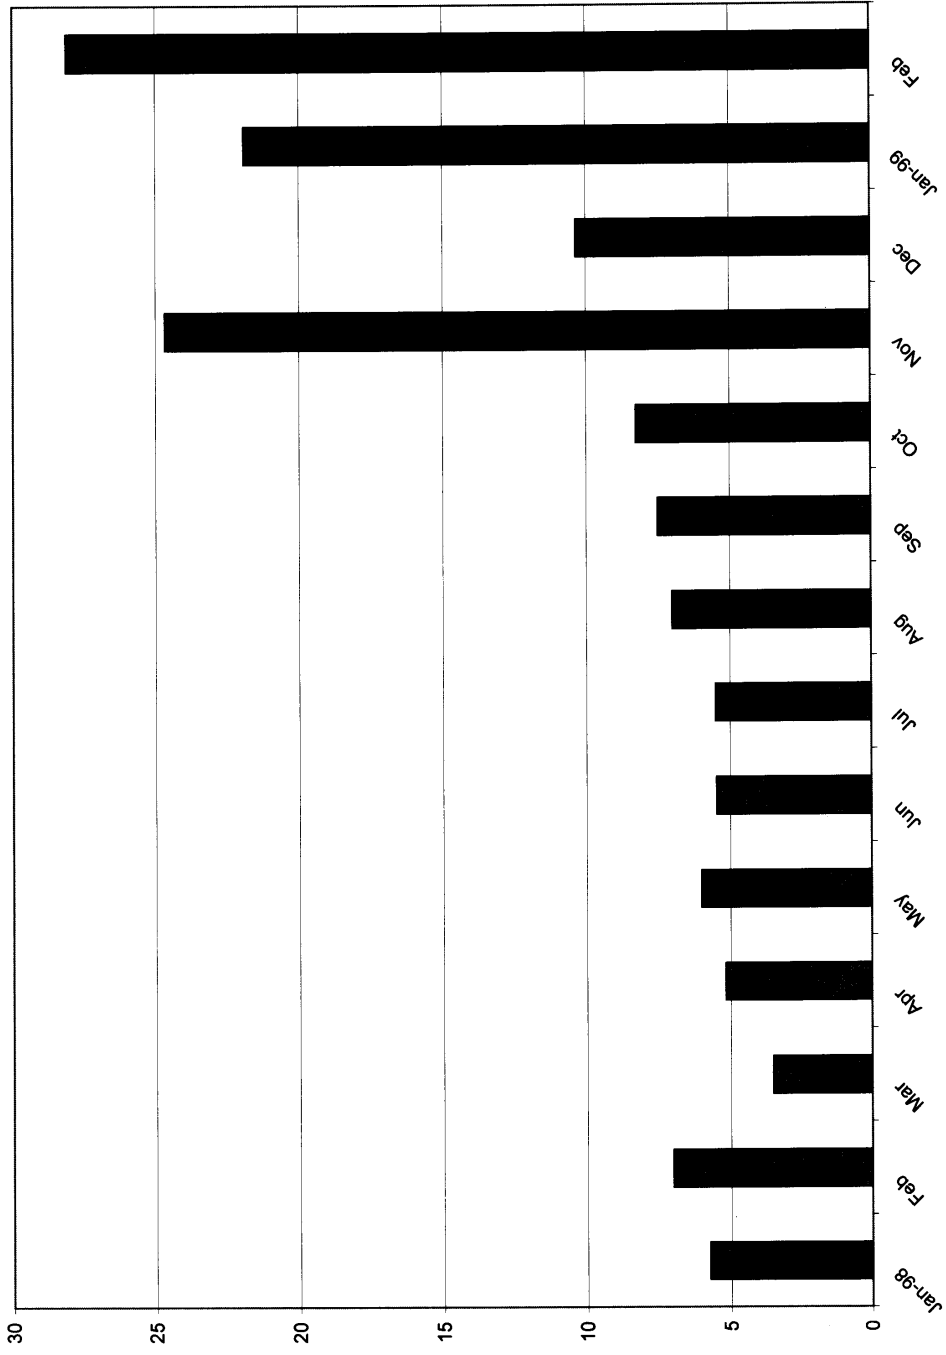

Vehicle # 8181 - Chevrolet S10 - Monthly Average Miles per Charge

Vehicle # 8181 - Chevrolet S10 - Monthly Average Energy (kWh) per Mile

Vehicle #8182 -Chevrolet S10 - Miles per Month

Vehicle #8182 -Chevrolet S10 - Monthly Average Energy (Kwh) per Charge