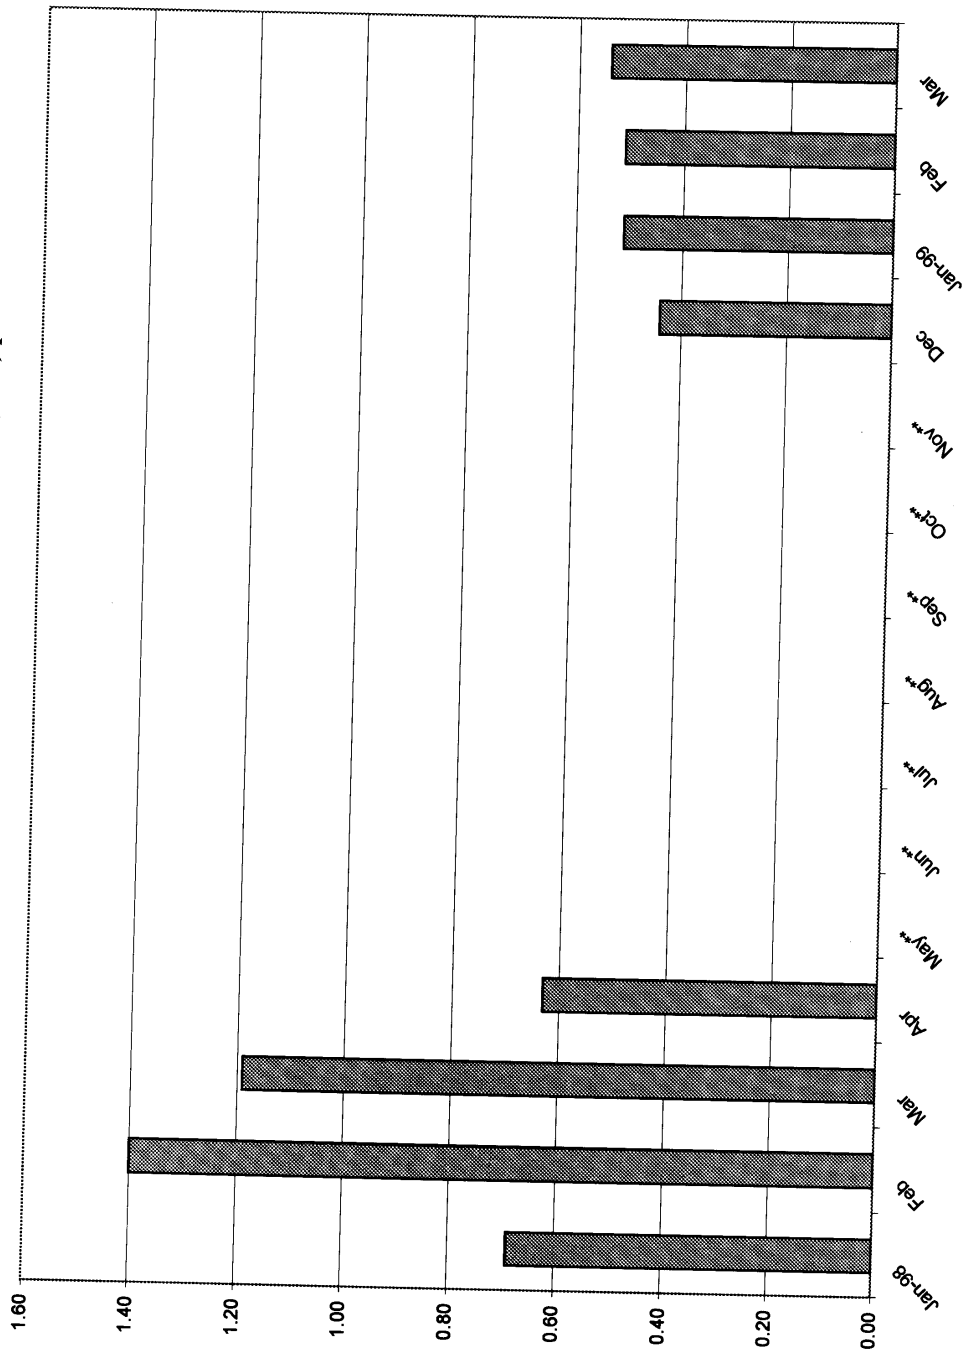

Vehicle # 36011 - Chevrolet S10 - Monthly Average Energy (kWh) per Mile