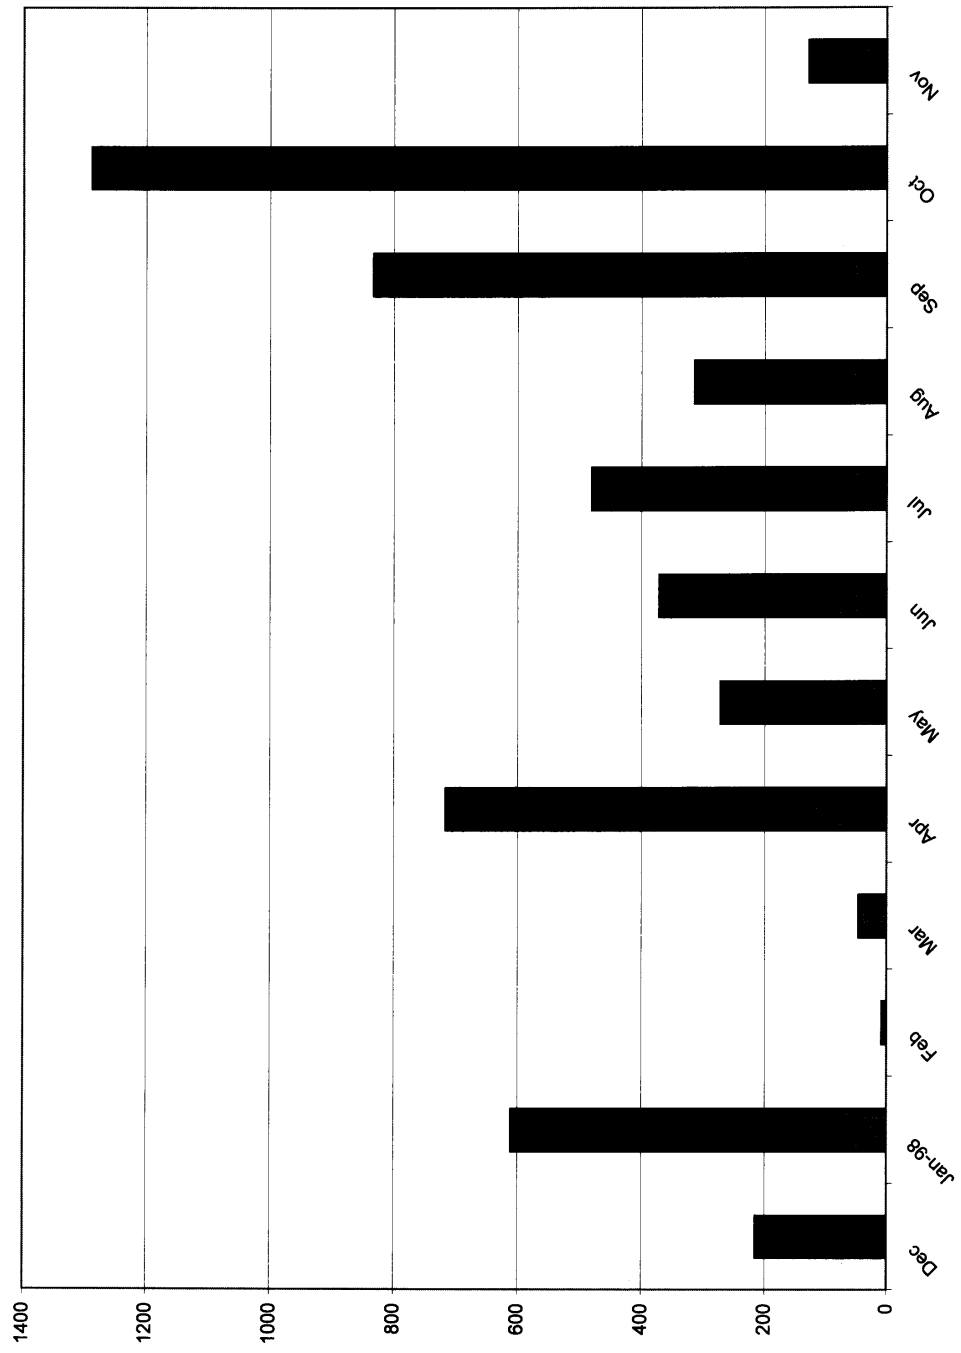

APPENDIX 5 - Detailed Operating History For Chevrolet S-10

Electric Transportation Applications

Vehicle #8181 -Chevrolet S10 - Miles per Month

Vehicle #8181-Chevrolet S10 - Monthly Average Energy (kWh) per Charge