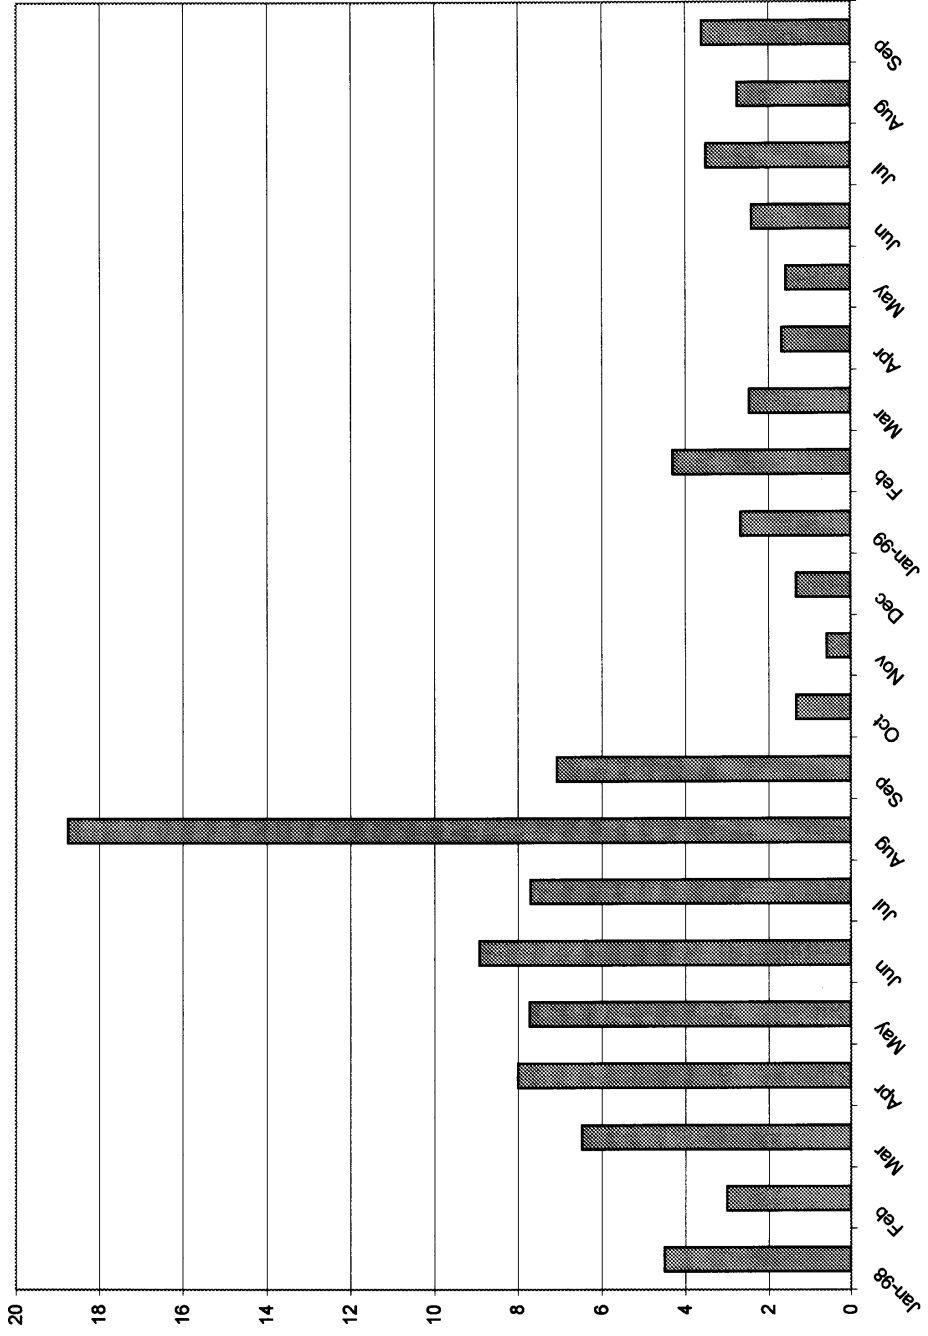

Vehicle # 36010 - Chevrolet S10 - Monthly Average Miles per Charge