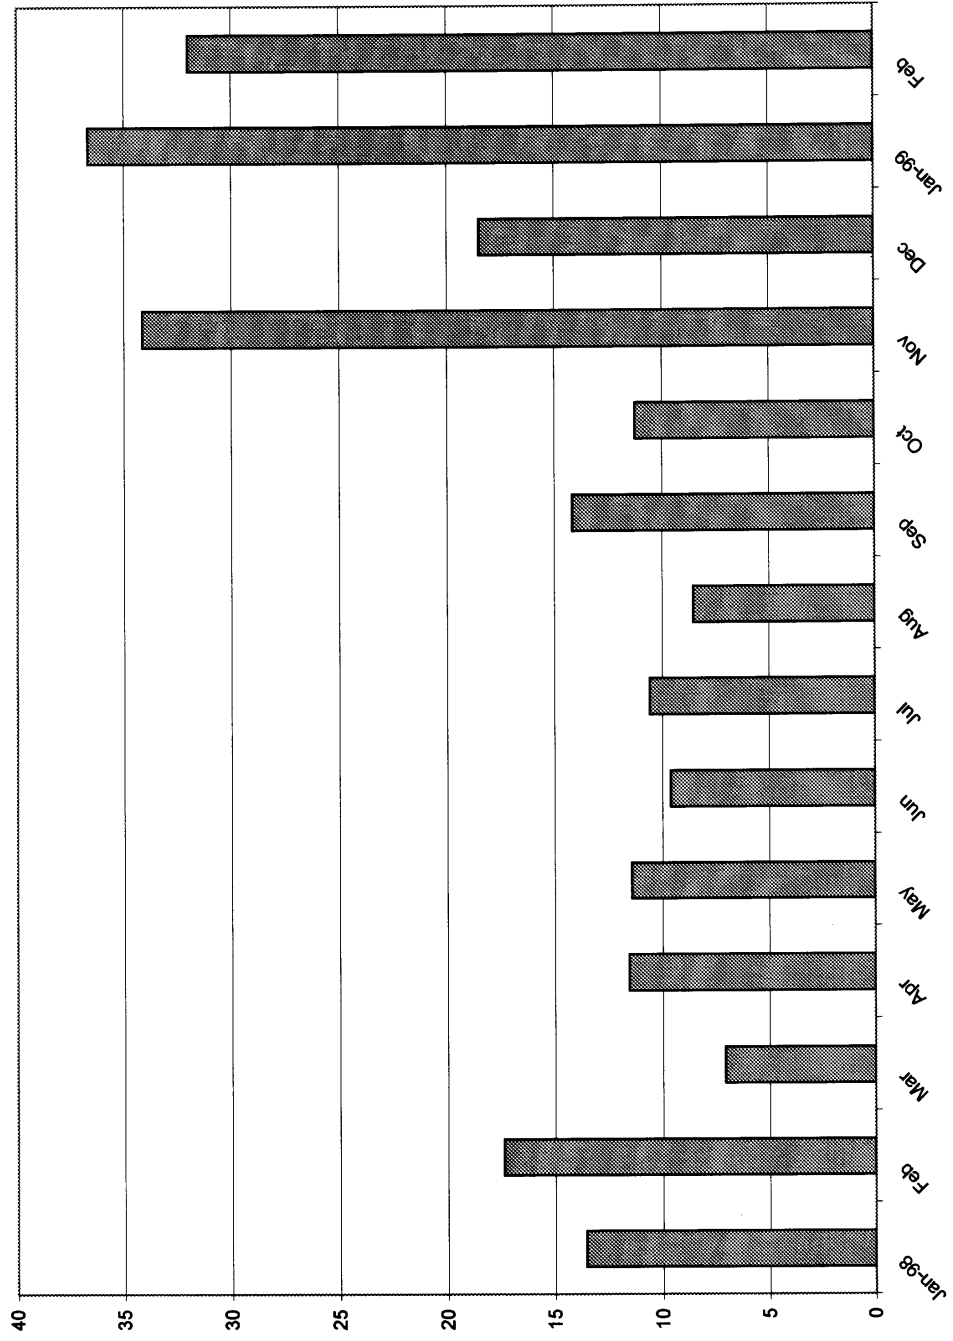

Vehicle # 8182 - Chevrolet S10 - Monthly Average Miles per Charge