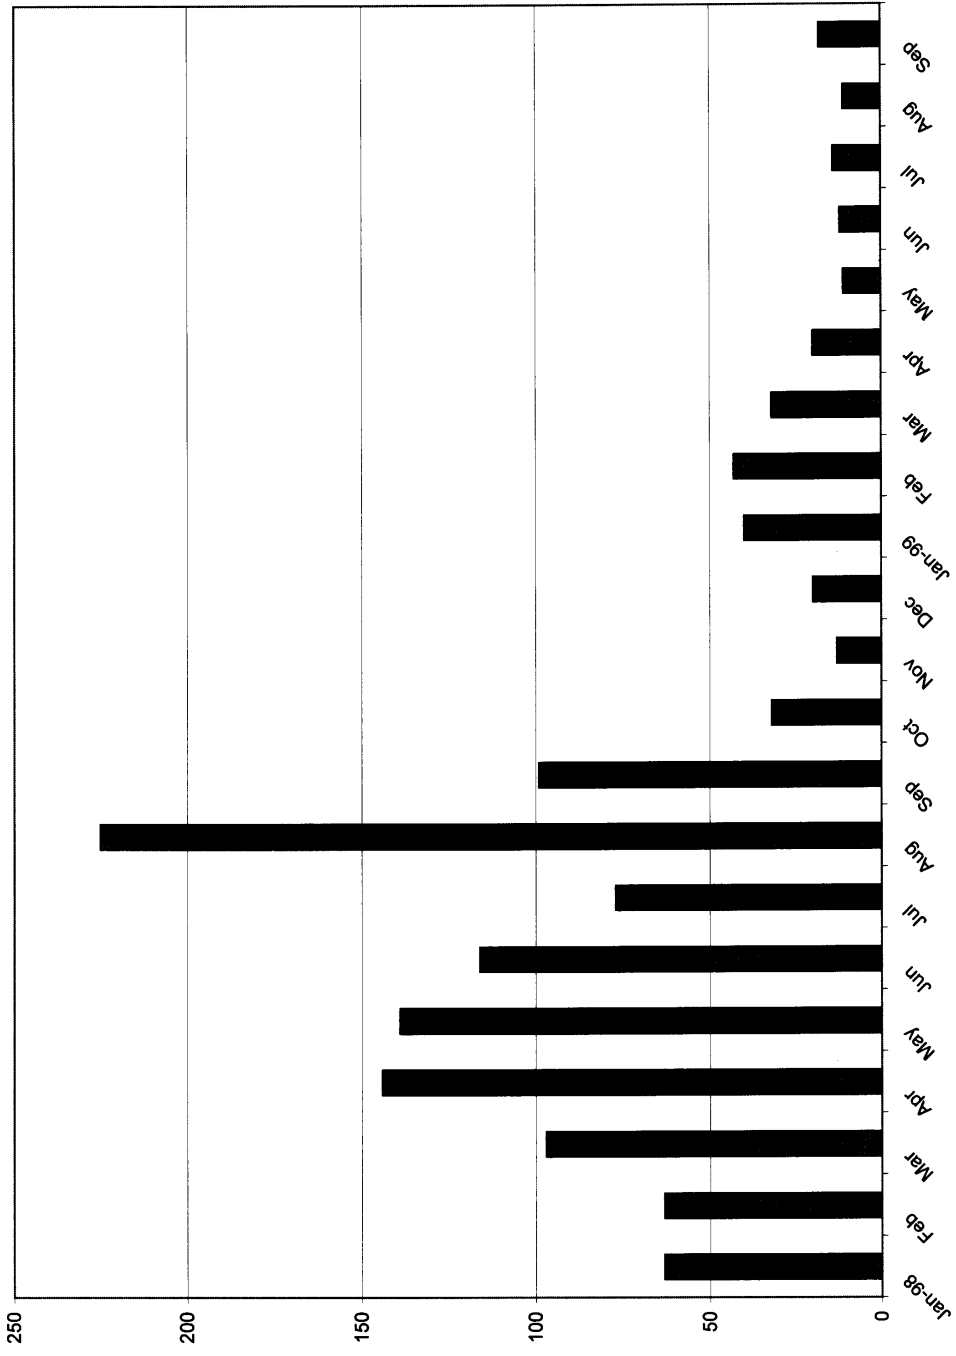

Vehicle #36009 -Chevrolet S10 - Miles per Month

Vehicle # 36009 - Chevrolet S10 - Monthly Average Miles per Charge

Vehicle # 36009 - Chevrolet S10 - Monthly Average Energy (kWh) per Mile

Vehicle #36010 -Chevrolet S10 - Miles per Month