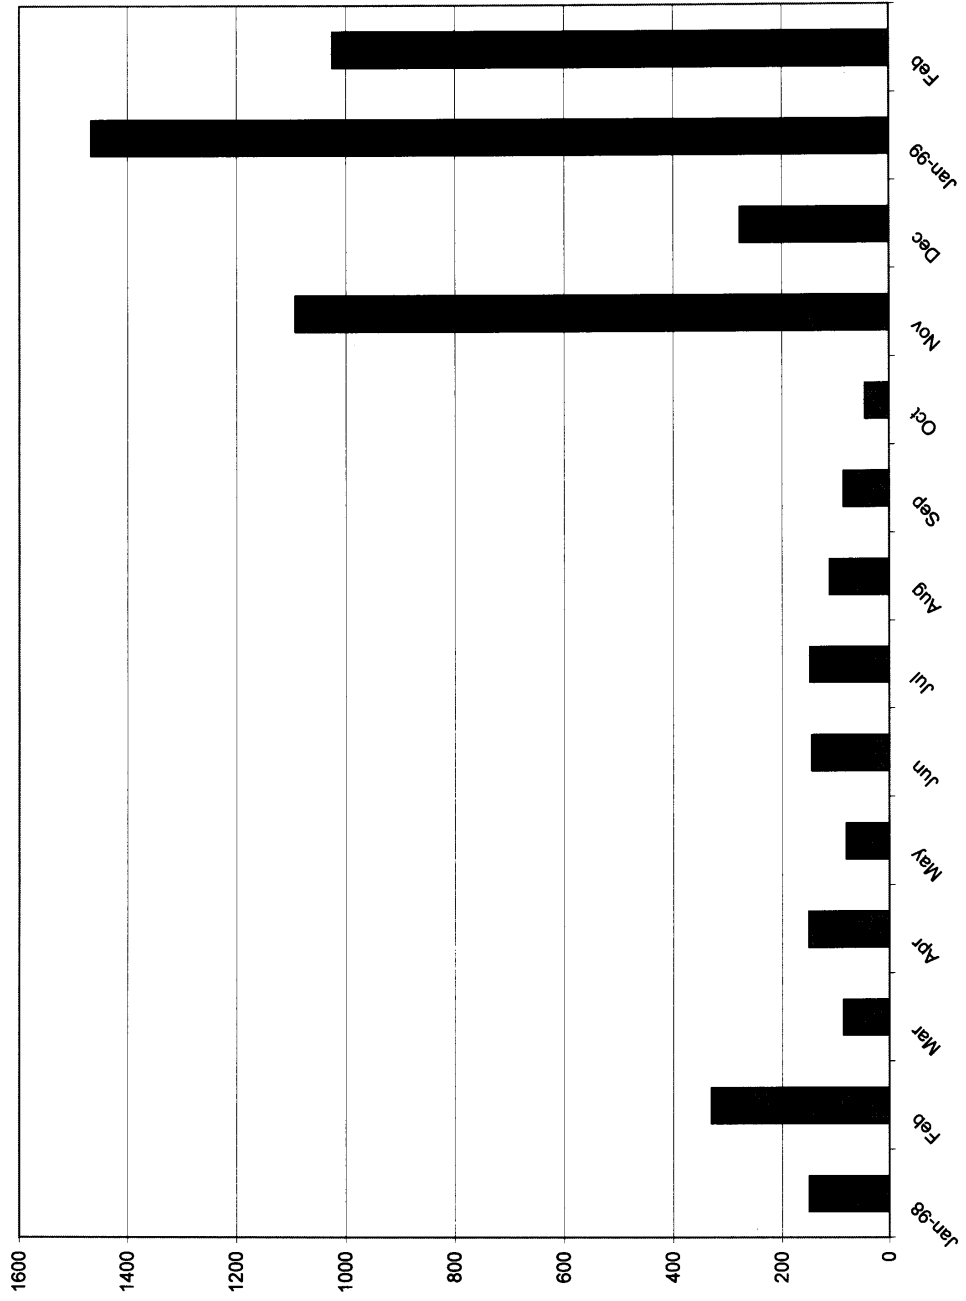

Vehicle #8182 -Chevrolet S10 - Miles per Month