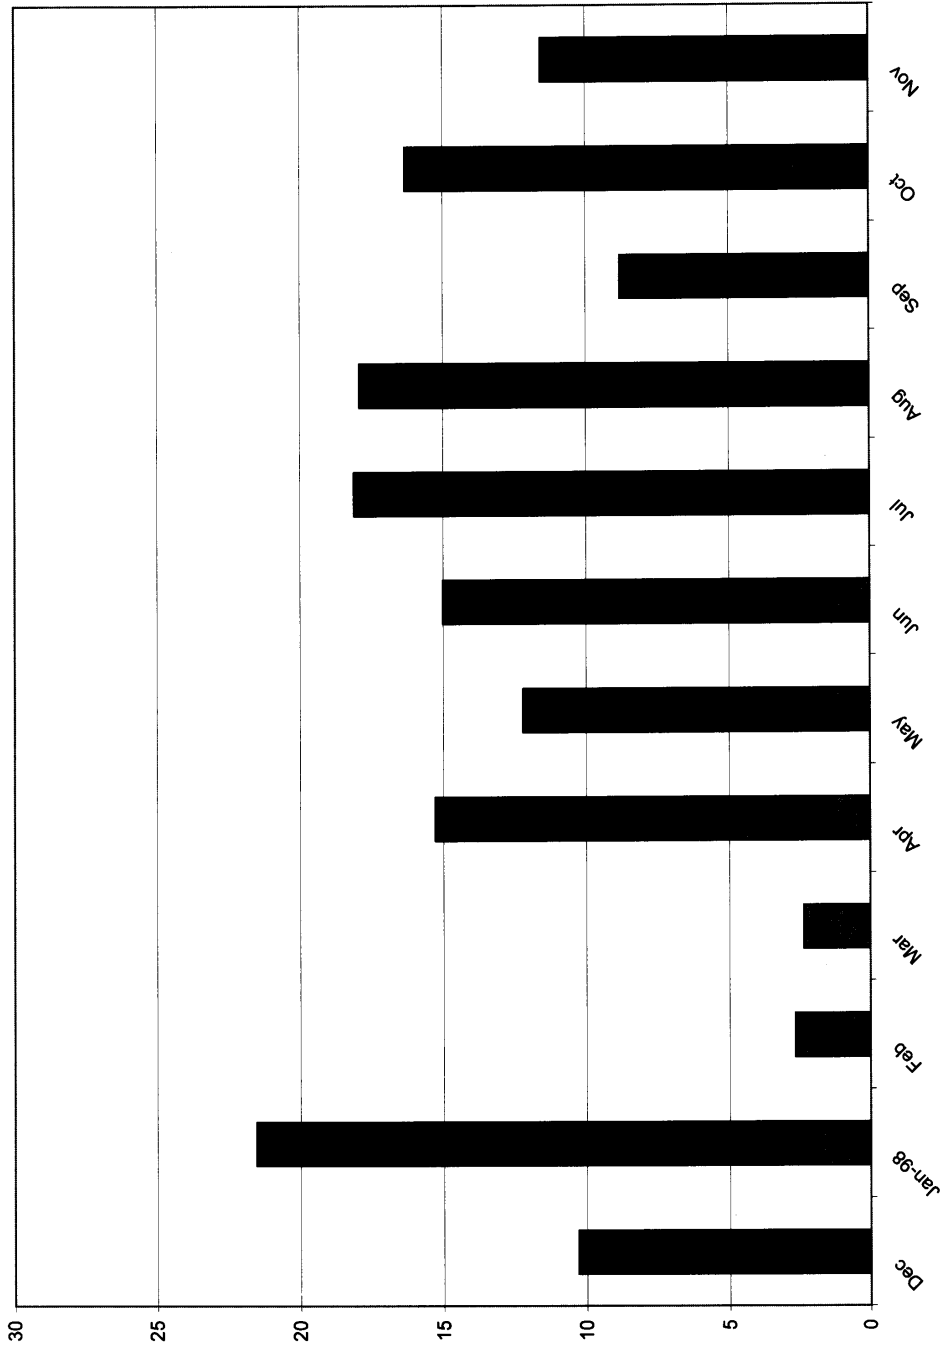

APPENDIX 5 - Detailed Operating History For Chevrolet S-10

Electric Transportation Applications

Vehicle #8181 -Chevrolet S10 - Miles per Month

Vehicle #8181-Chevrolet S10 - Monthly Average Energy (kWh) per Charge