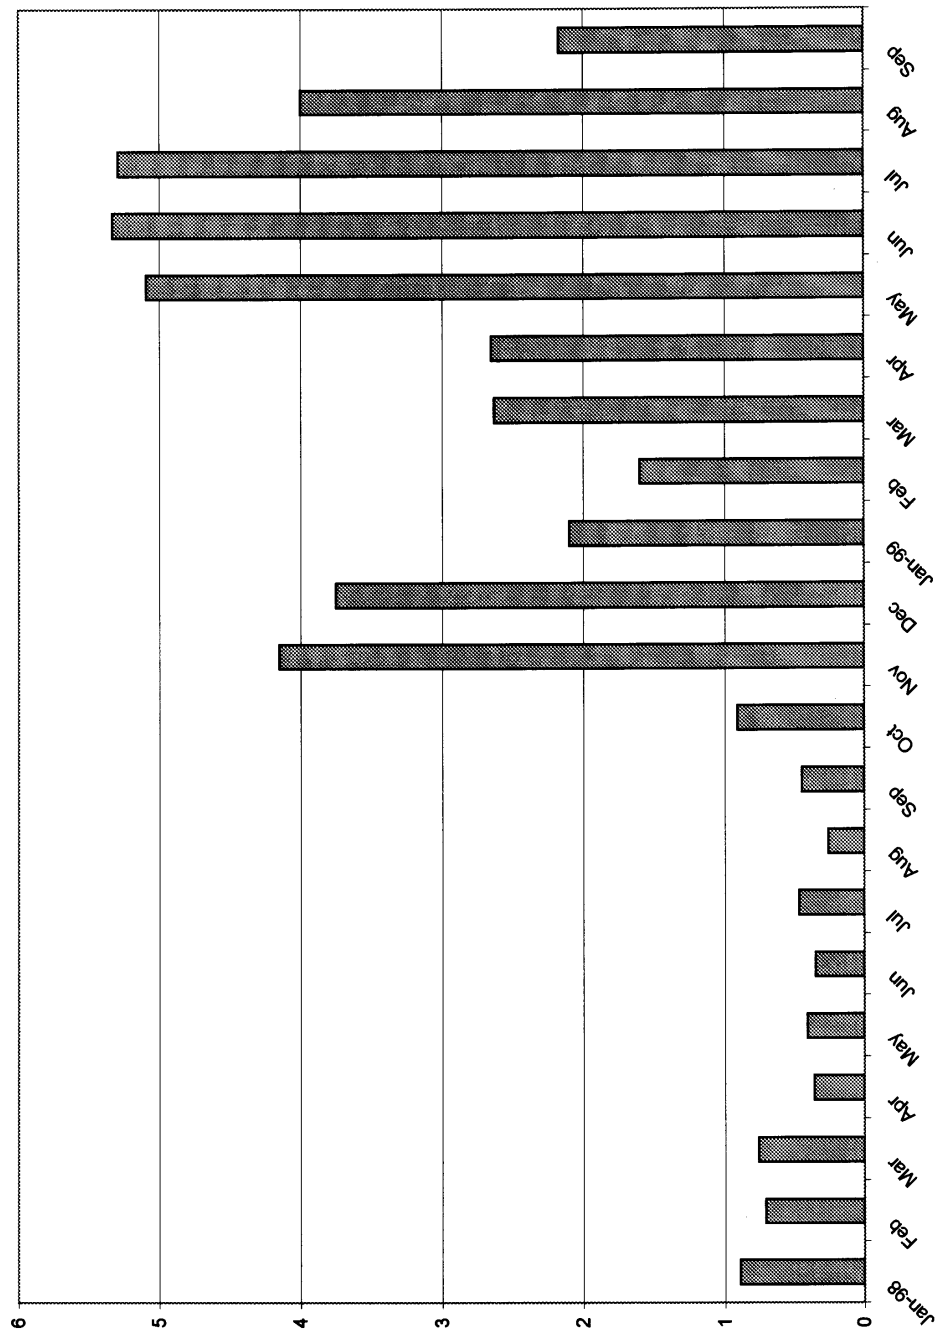

Vehicle # 36010 - Chevrolet S10 - Monthly Average Energy (kWh) per Mile