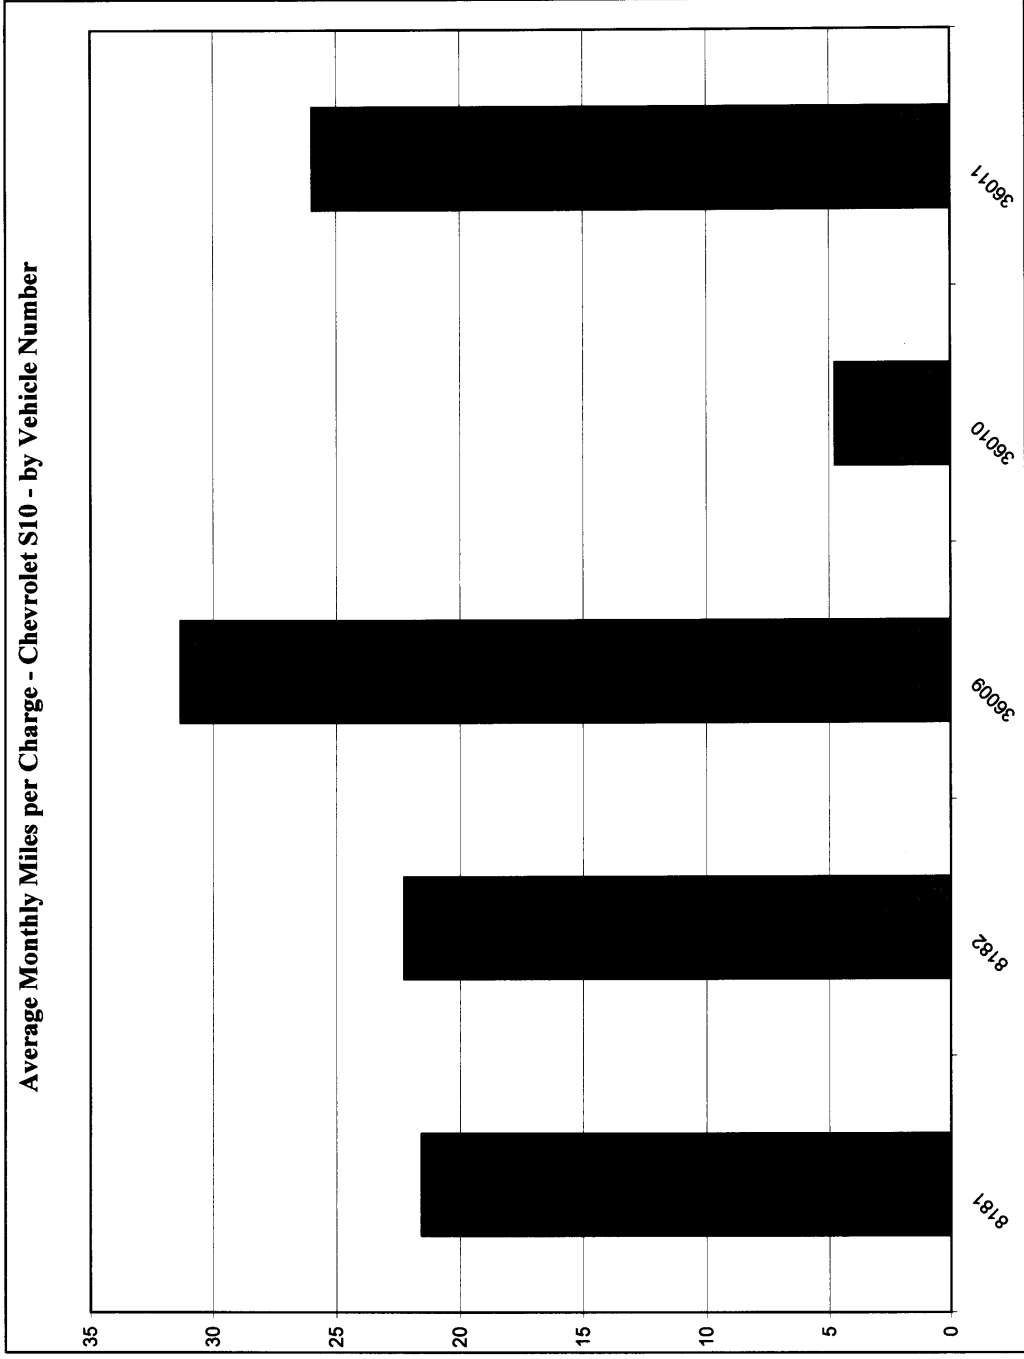

APPENDIX 3 -Miles Driven Per Charge Per Month By Vehicle Type

Electric Transportation Applications

Average Monthly Miles per Charge - Toyota RAV4 - by Vehicle Number

Average Monthly Miles per Charge - Chevrolet S10 - by Vehicle Number

Average Miles per Charge - Ford Rangers - by Vehicle Number