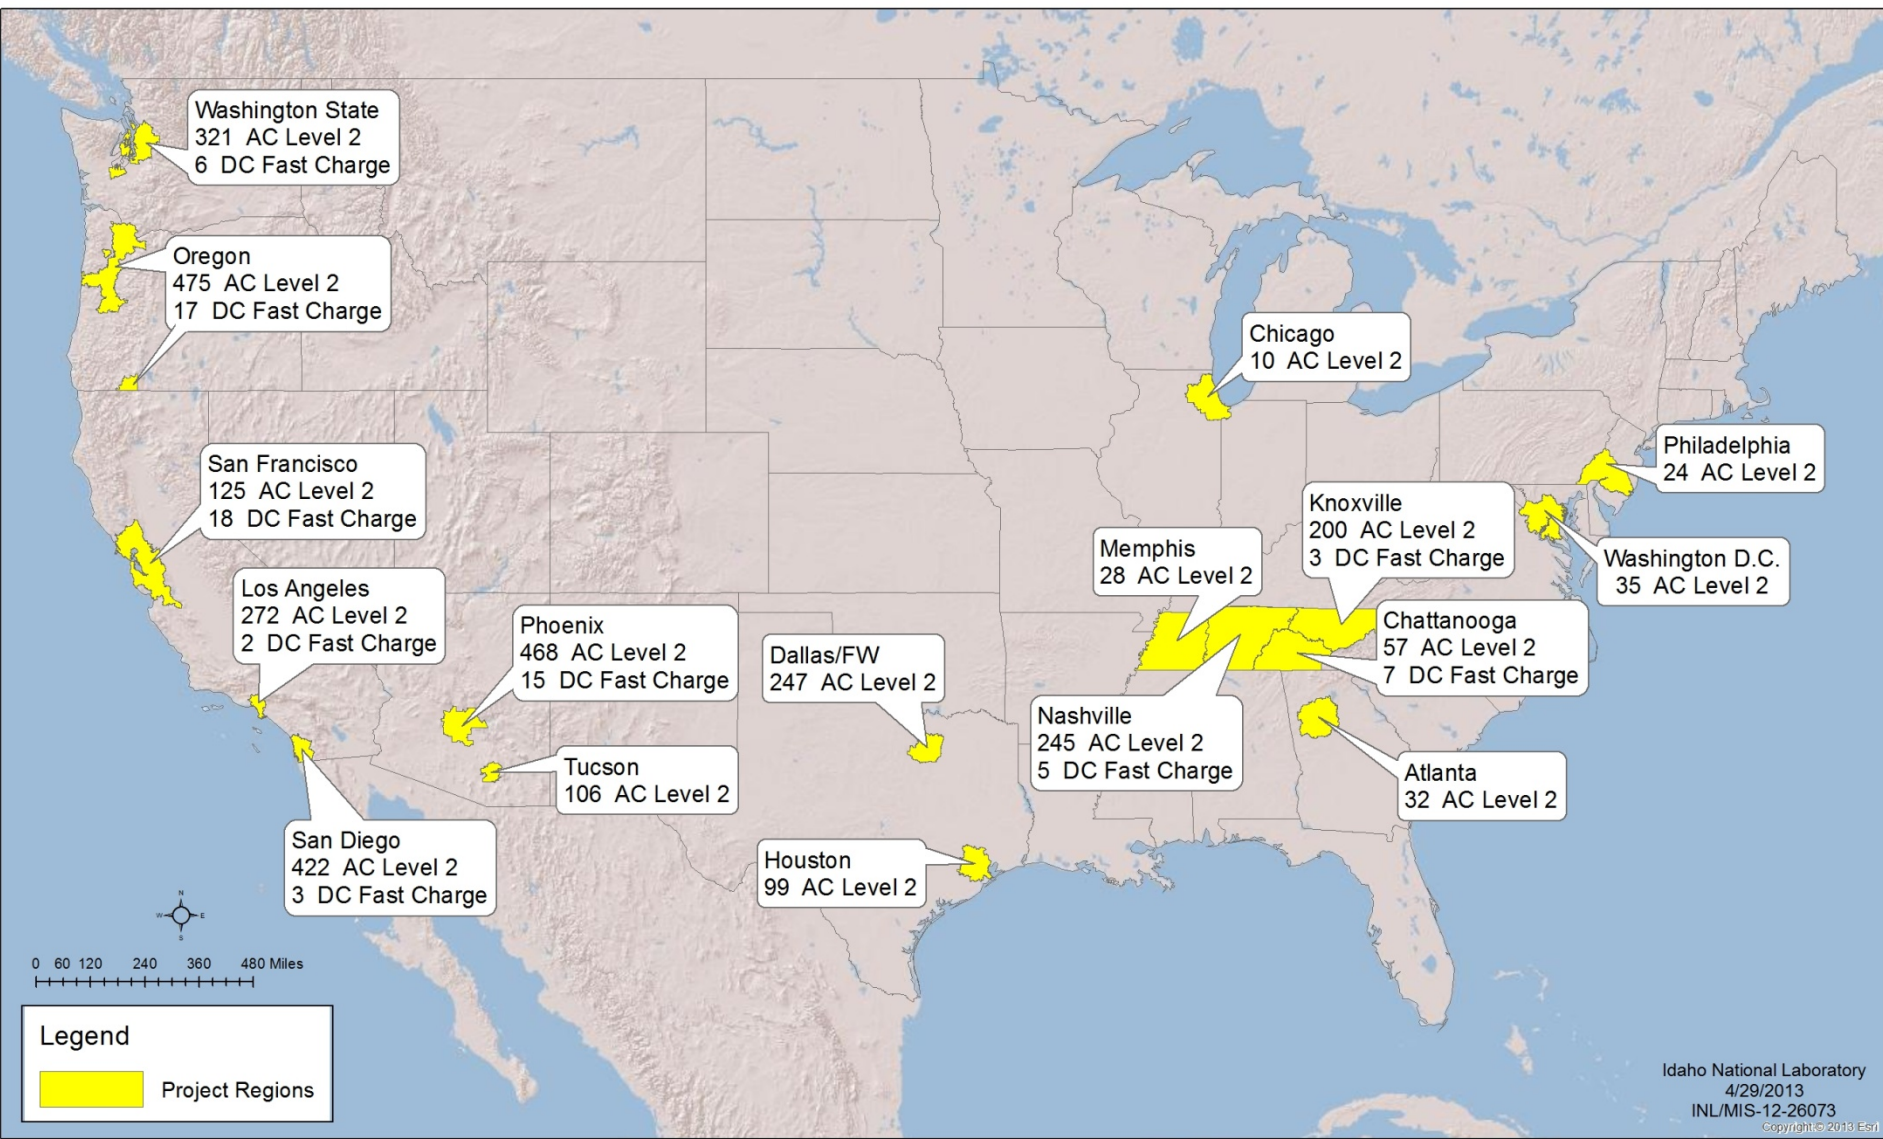

Public Blink Charging Units Reporting Data in The EV Project

Project to Date through March 2013

Legend

 Project Regions